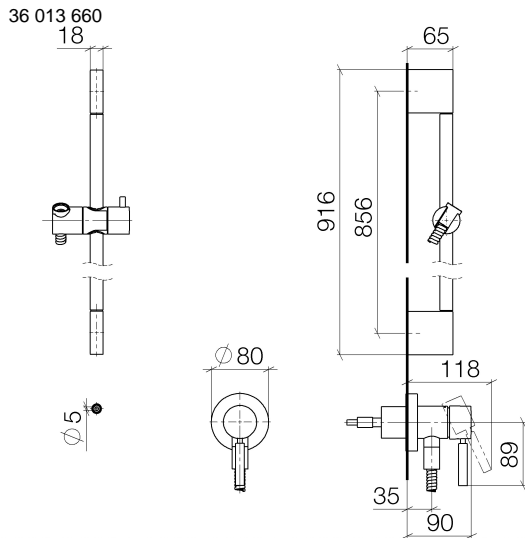

**Concealed single-lever mixer with integrated shower connection with shower set without hand shower - Brushed Chrome**

TARA

36 013 660

Fits: TARA, META

- cover plate Ø 78 mm
- metal shower hose 1750mm with integrated anti-twist protection
- slide bar

Intrinsic protection against back flow.

Article cannot be extended, please check the depth of the installation location!

	Brushed Chrome	36 013 660-93
	Chrome	36 013 660-00
	Brushed Platinum	36 013 660-06
	Platinum	36 013 660-08
	Dark Chrome	36 013 660-19
	Brushed Light Gold	36 013 660-27
	Brushed Durabronze (23kt Gold)	36 013 660-28
	Matte Black	36 013 660-33
	Brushed Champagne (22kt Gold)	36 013 660-46
	Champagne (22kt Gold)	36 013 660-47
	Brushed Dark Platinum	36 013 660-99

**Required miscellaneous**

- Concealed wall mounting -** 35 003 970 90
- max. recess depth 103 mm
  - min. recess depth 78 mm

Concealed single-lever mixer with integrated shower connection with shower set without hand shower - Brushed Chrome

TARA

Certificates

Belgaqua\_21-025- WRAS\_2011027. LGA\_29569.  
27\_1.

36 013 660

Spare parts list

No.	Item Number	Name	Quantity used	Delivery time
1	05 17 20 726 02 90	fixing set	1	2
2	09 31 11 049 90	pin	2	2
3	04 31 11 113 00 90	pin	2	2
4	08 17 97 054-93	holder	2	20
5	90 28 22 597 00-93	holder	1	20
6	28 322 970-93	Metal shower hose 1/2" x 3/8" x 1750 mm - Brushed Chrome	1	20
7	12 580 970-93	Slide unit - Brushed Chrome	1	20
8	90 14 20 026 00 90	seal	1	2
9	36 045 660-93	Concealed single-lever mixer with cover plate with integrated shower connection - Brushed Chrome	1	20